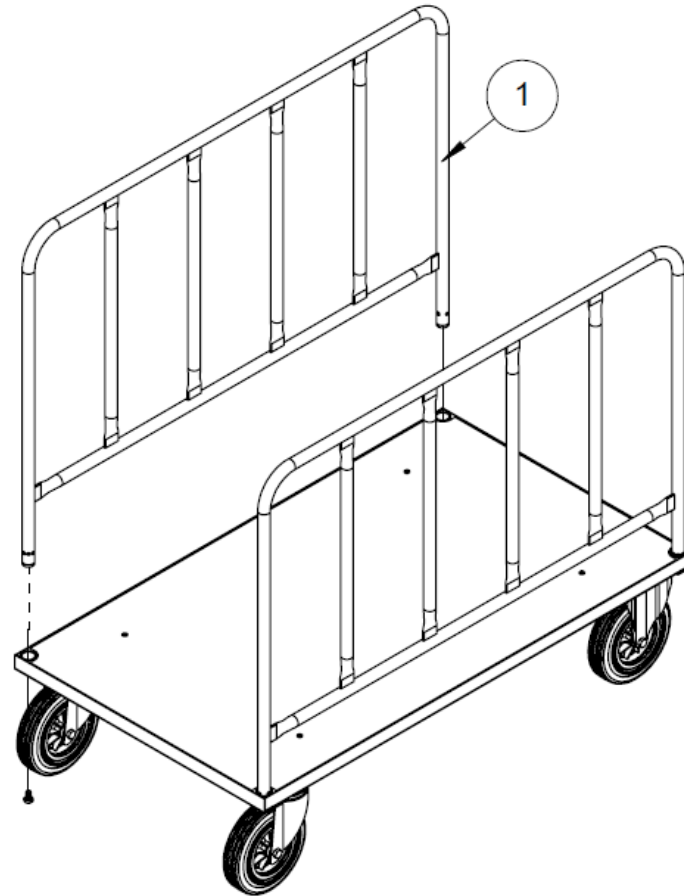

BiGDUG Platform Side Handles | 1200mm Long | 2Pcs | Eco Grey

KMTH1

BOX	Part List	QTY
C	1. 	2x

BOX	Hardware List	QTY
	 17 mm	*

*Tools not included