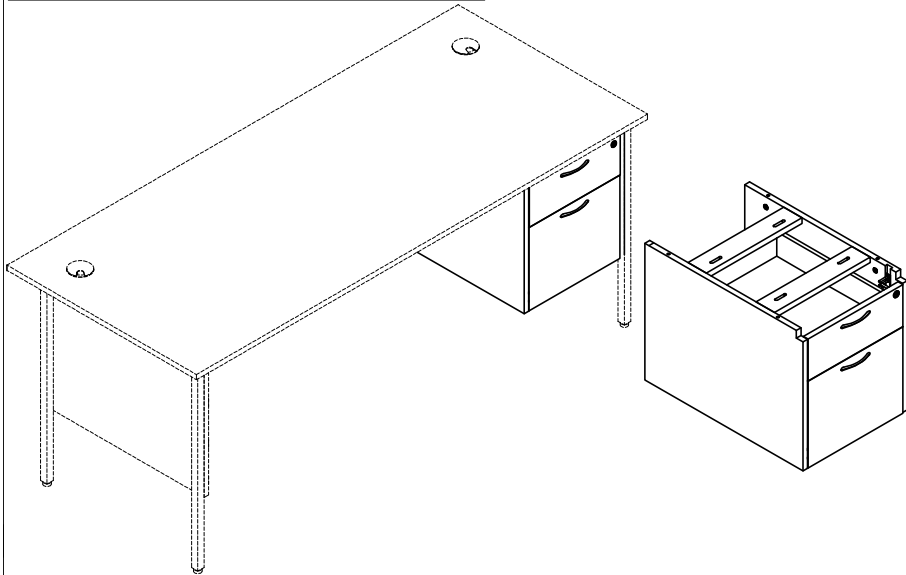

MODEL : TCD (BE/OK)  
DESCRIPTION: Value Office Desk - 2 Drawer Pedestal Installation  
DIMENSION : 400Wx600Dx450H

**PERSPECTIVE**

**1**

**Hardware / Accessories**

Screw 6x30 YSB X 4 pcs 	Stamp 6X20 X 4 pcs 
Handle + Screw X 2 Sets 	Sticky Plug X 6 pcs 
Screw 6x25 YHB X 2 pcs 	