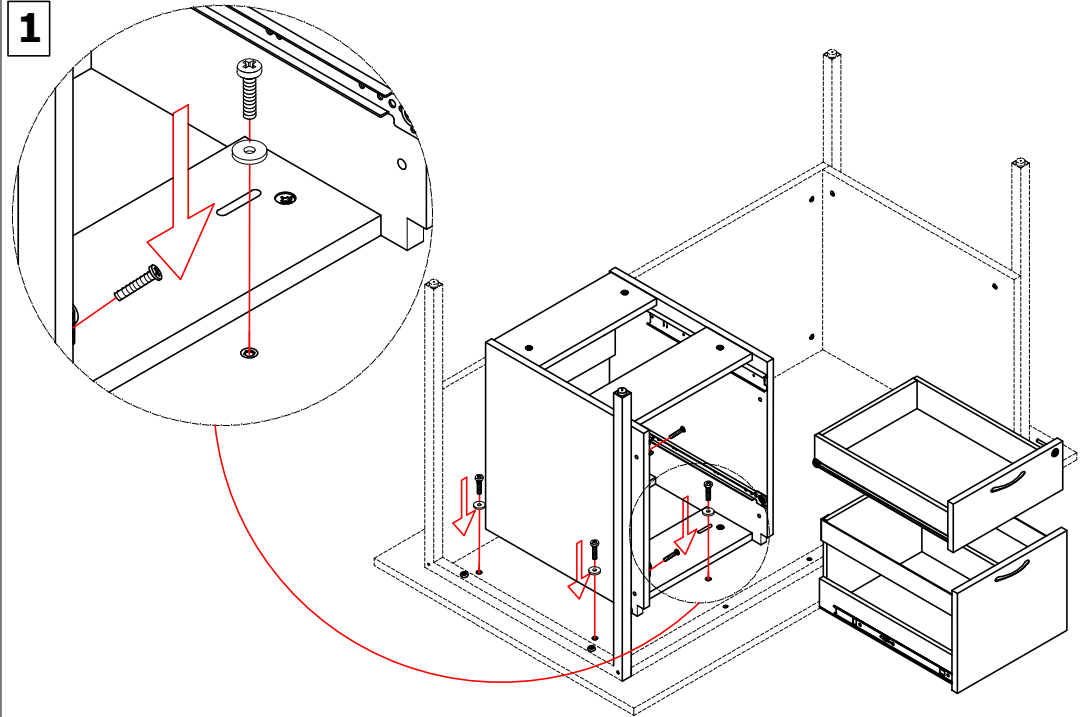

MODEL : TCD (BE/OK)  
DESCRIPTION: Value Office Desk - 2 Drawer Pedestal Installation  
DIMENSION : 400Wx600Dx450H

**PERSPECTIVE**

**1**

**Hardware / Accessories**

Screw 6x30 YSB X 4 pcs 	Stamp 6X20 X 4 pcs 
Handle + Screw X 2 Sets 	Sticky Plug X 6 pcs 
Screw 6x25 YHB X 2 pcs 	