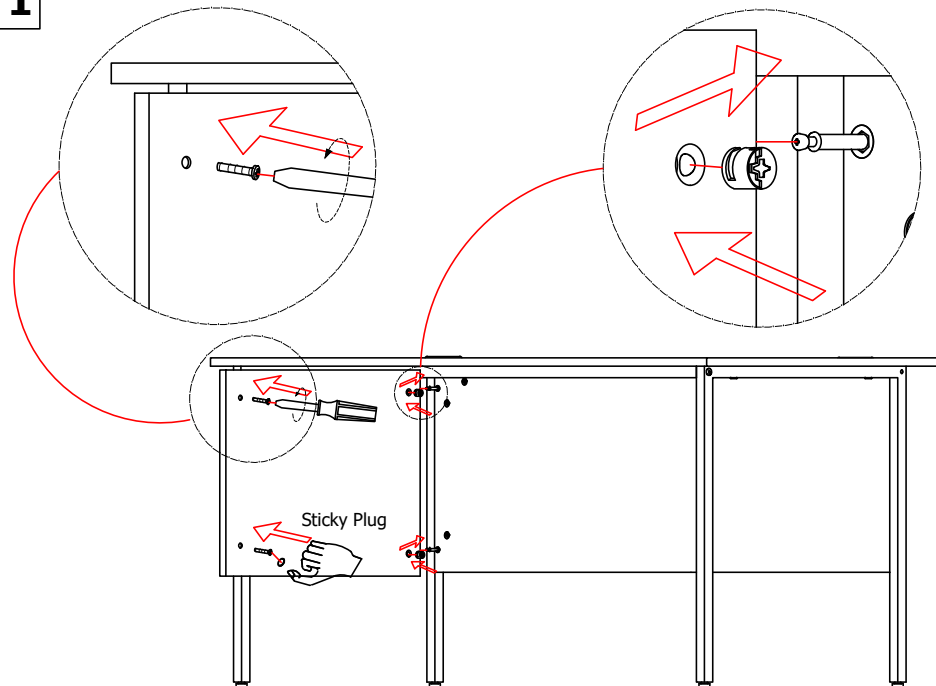

MODEL : TCDS (BE/OL)
 DESCRIPTION: Value Office Desk Side Panels Assembly
 DIMENSION :425x600Wx18mmT

PERSPECTIVE

1

Hardware / Accessories

Minifix Bolt X 2 pcs

Minifix Housing X 2 pcs

Minifix Cap X 2 pcs

Sticky Plug X 2 pcs