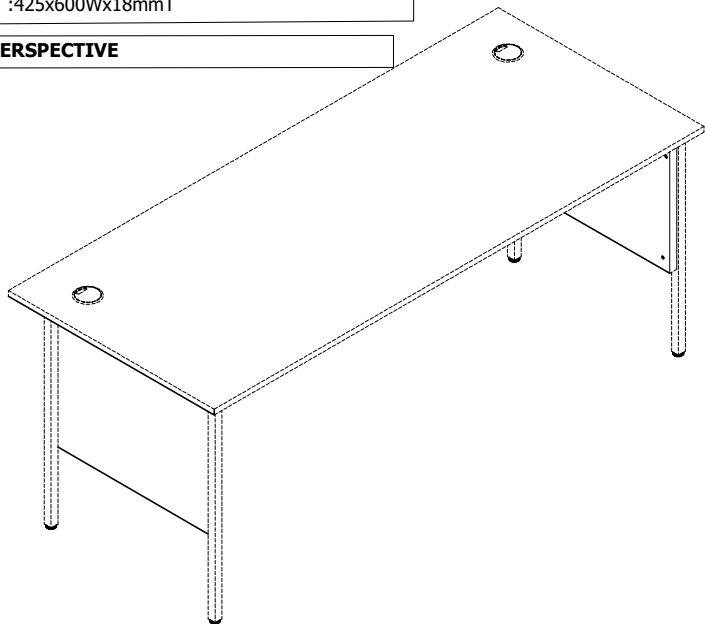

MODEL : TCDS (BE/OL)
 DESCRIPTION: Value Office Desk Side Panels Assembly
 DIMENSION :425x600Wx18mmT

PERSPECTIVE

1

Hardware / Accessories

Minifix Bolt X 2 pcs

Minifix Housing X 2 pcs

Minifix Cap X 2 pcs

Sticky Plug X 2 pcs