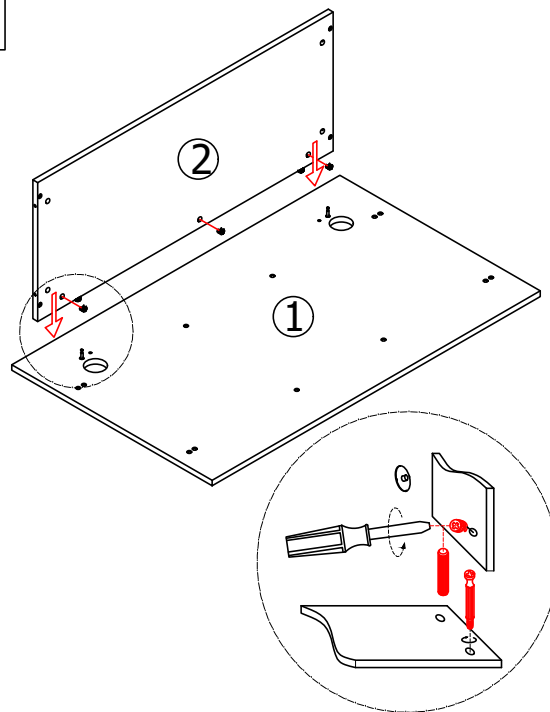

MODEL : TCD17 (BE/OK)
 DESCRIPTION: Value Office Desk
 DIMENSION : 725h x 1786w x 746d mm

PERSPECTIVE

1

2

Hardware / Accessories

Minifix Bolt X 7 pcs 	Dowel X 2 pcs 
Minifix Cap X 7 pcs 	Minifix Housing X 7 pcs 
Allen M 4 X 1 pcs 	Cap X 6 pcs 
Screw M6x35 6 pcs 	Screw 4x40X 5 pcs 