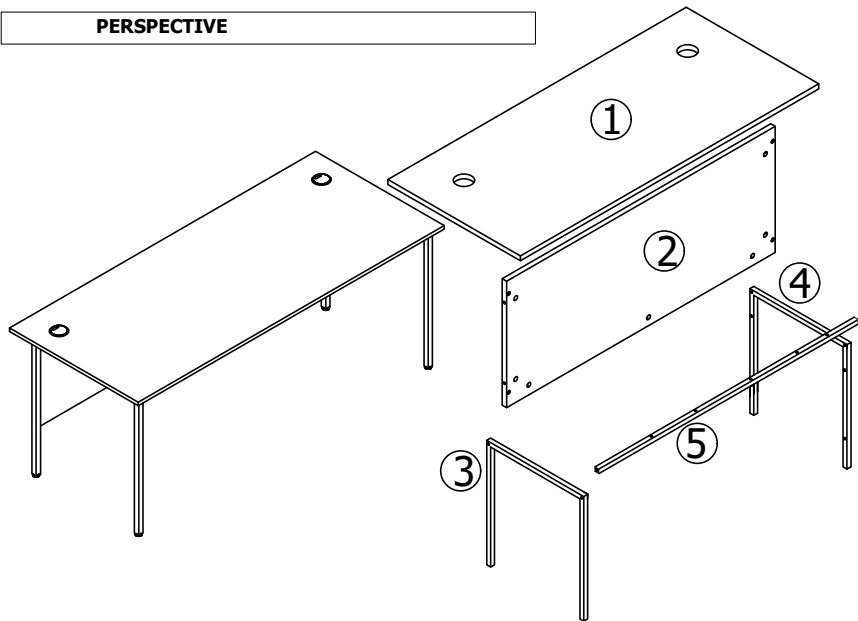

MODEL : TCD17 (BE/OK)
 DESCRIPTION: Value Office Desk
 DIMENSION : 725h x 1786w x 746d mm

PERSPECTIVE

1

2

Hardware / Accessories

Minifix Bolt X 7 pcs 	Dowel X 2 pcs 
Minifix Cap X 7 pcs 	Minifix Housing X 7 pcs 
Allen M 4 X 1 pcs 	Cap X 6 pcs 
Screw M6x35 6 pcs 	Screw 4x40X 5 pcs 