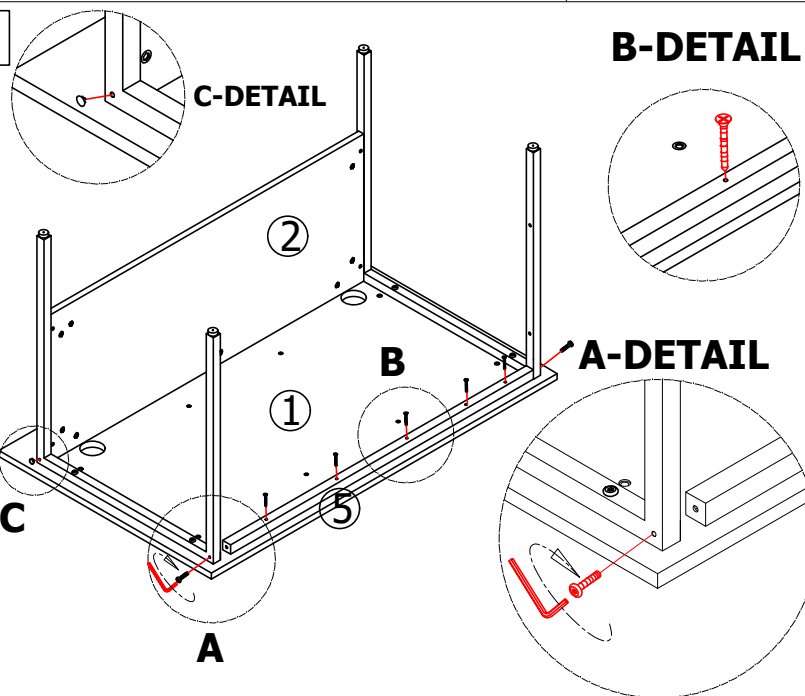

Hardware / Accessories

Minifix Bolt X 7 pcs 	Dowel X 2 pcs
Minifix Cap X 7 pcs 	Minifix Housing X 7 pcs
Allen M 4 X 1 pcs 	Cap X 6 pcs
Screw M6x35 6 pcs 	Screw 4x40X 5 pcs

3