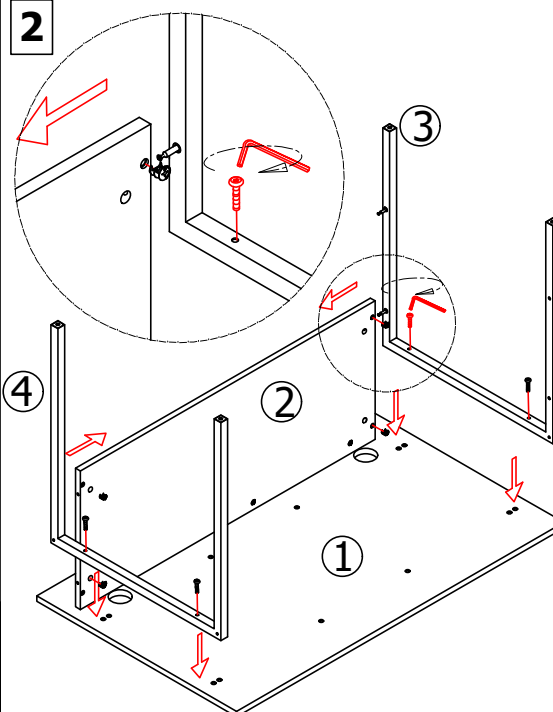

MODEL : TCD17 (BE/OK)
 DESCRIPTION: Value Office Desk
 DIMENSION : 725h x 1786w x 746d mm

PERSPECTIVE

1

2

Hardware / Accessories

Minifix Bolt X 7 pcs 	Dowel X 2 pcs 
Minifix Cap X 7 pcs 	Minifix Housing X 7 pcs 
Allen M 4 X 1 pcs 	Cap X 6 pcs 
Screw M6x35 6 pcs 	Screw 4x40X 5 pcs 