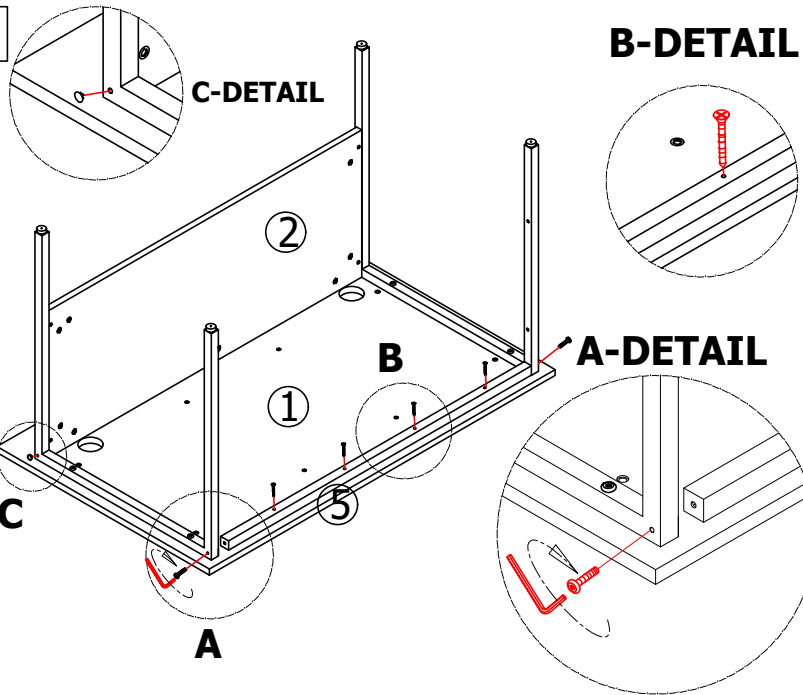

Hardware / Accessories

Minifix Bolt X 7 pcs 	Dowel X 2 pcs
Minifix Cap X 7 pcs 	Minifix Housing X 7 pcs
Allen M 4 X 1 pcs 	Cap X 6 pcs
Screw M6x35 6 pcs 	Screw 4x40X 4 pcs

3