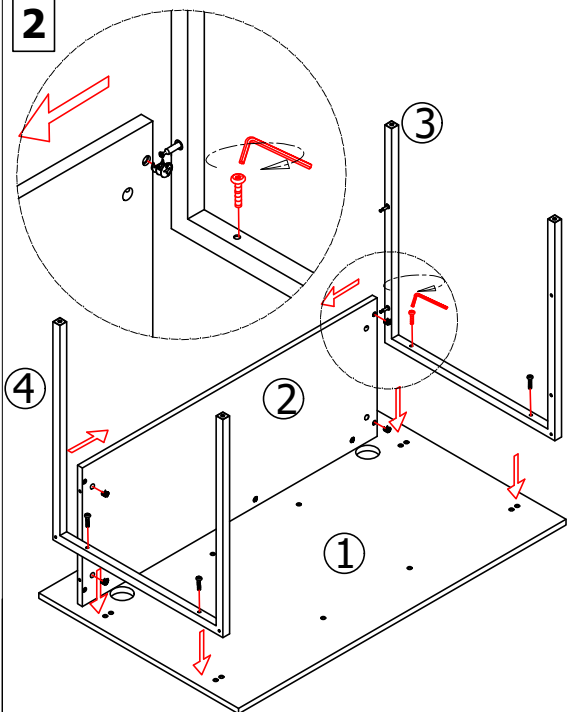

MODEL : TCD15 (BE/OK)
 DESCRIPTION: Value Office Desk
 DIMENSION : 725h x 1574w x 746d mm

PERSPECTIVE

1

2

Hardware / Accessories

| | |
|--|--|
| Minifix Bolt X 7 pcs  | Dowel X 2 pcs  |
| Minifix Cap X 7 pcs  | Minifix Housing X 7 pcs  |
| Allen M 4 X 1 pcs  | Cap X 6 pcs  |
| Screw M6x35 6 pcs  | Screw 4x40X 4 pcs  |