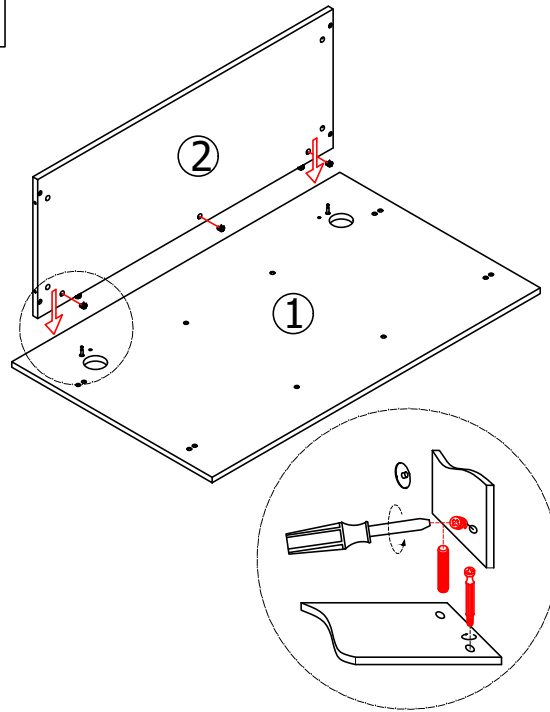

MODEL : TCD15 (BE/OK)
 DESCRIPTION: Value Office Desk
 DIMENSION : 725h x 1574w x 746d mm

PERSPECTIVE

1

2

Hardware / Accessories

| | |
|--|--|
| Minifix Bolt X 7 pcs  | Dowel X 2 pcs  |
| Minifix Cap X 7 pcs  | Minifix Housing X 7 pcs  |
| Allen M 4 X 1 pcs  | Cap X 6 pcs  |
| Screw M6x35 6 pcs  | Screw 4x40X 4 pcs  |