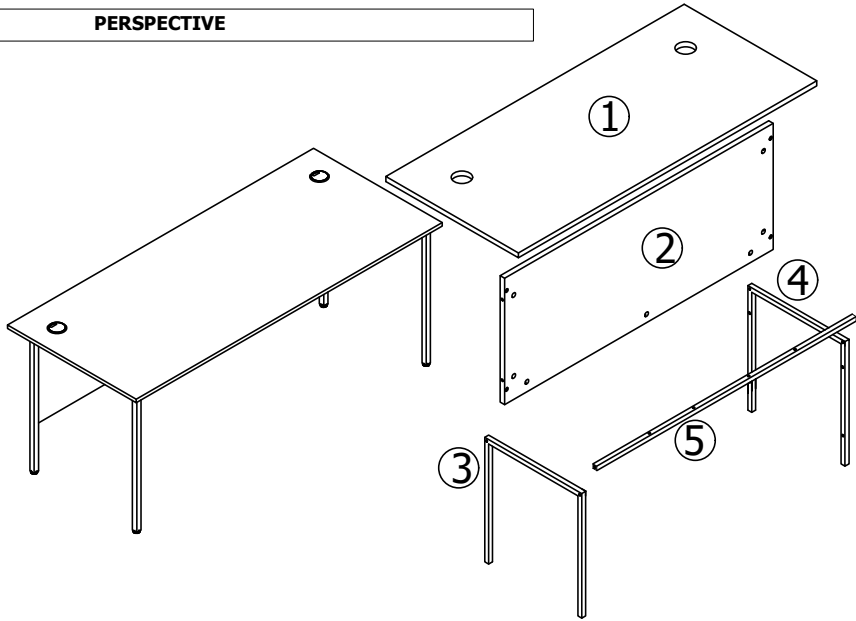

MODEL : TCD15 (BE/OK)
 DESCRIPTION: Value Office Desk
 DIMENSION : 725h x 1574w x 746d mm

PERSPECTIVE

1

2

Hardware / Accessories

| | |
|--|--|
| Minifix Bolt X 7 pcs  | Dowel X 2 pcs  |
| Minifix Cap X 7 pcs  | Minifix Housing X 7 pcs  |
| Allen M 4 X 1 pcs  | Cap X 6 pcs  |
| Screw M6x35 6 pcs  | Screw 4x40X 4 pcs  |