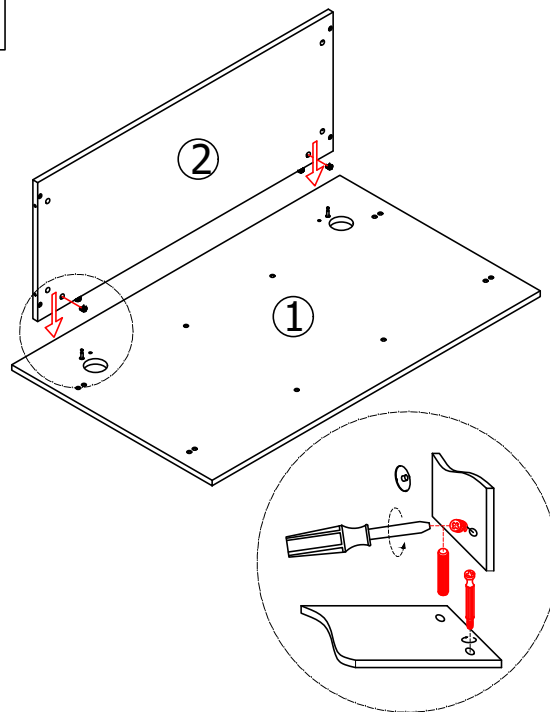

MODEL TCD12 (BE/OK)
 DESCRIPTION: Value Office Desk
 DIMENSION : 725h x 1228w x 746d mm

PERSPECTIVE

1

2

Hardware / Accessories

Minifix Bolt X 6 pcs 	Dowel X 2 pcs 
Minifix Cap X 6 pcs 	Minifix Housing X 6 pcs 
Allen M 4 X 1 pcs 	Cap X 6 pcs 
Screw M6x35 6 pcs 	Screw 4x40X 4 pcs 