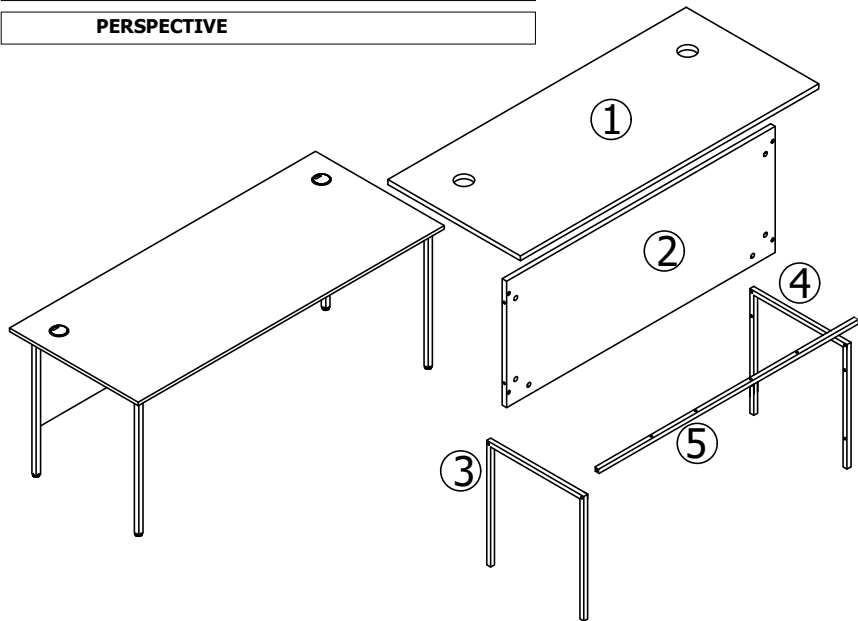

MODEL TCD12 (BE/OK)
 DESCRIPTION: Value Office Desk
 DIMENSION : 725h x 1228w x 746d mm

PERSPECTIVE

1

2

Hardware / Accessories

Minifix Bolt X 6 pcs 	Dowel X 2 pcs 
Minifix Cap X 6 pcs 	Minifix Housing X 6 pcs 
Allen M 4 X 1 pcs 	Cap X 6 pcs 
Screw M6x35 6 pcs 	Screw 4x40X 4 pcs 