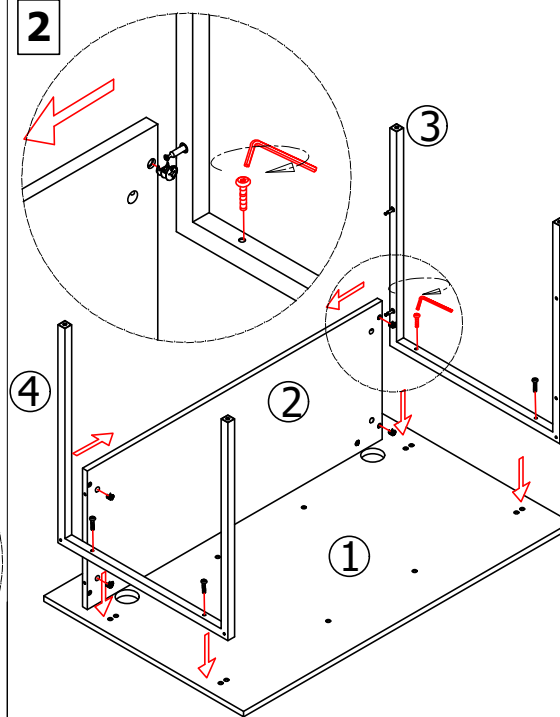

MODEL TCD12 (BE/OK)
 DESCRIPTION: Value Office Desk
 DIMENSION : 725h x 1228w x 746d mm

PERSPECTIVE

1

2

Hardware / Accessories

Minifix Bolt X 6 pcs 	Dowel X 2 pcs 
Minifix Cap X 6 pcs 	Minifix Housing X 6 pcs 
Allen M 4 X 1 pcs 	Cap X 6 pcs 
Screw M6x35 6 pcs 	Screw 4x40X 4 pcs 