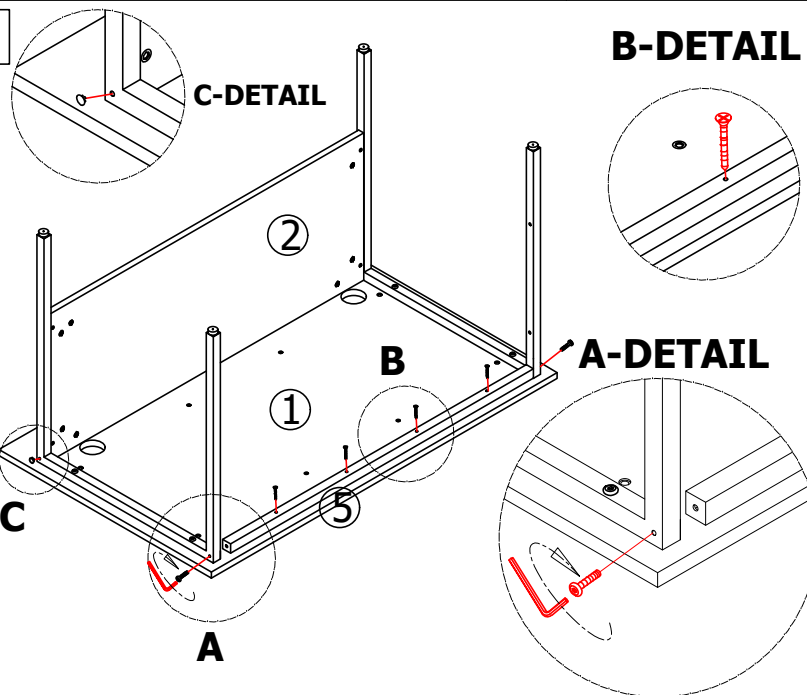

Hardware / Accessories

Minifix Bolt X 6 pcs 	Dowel X 2 pcs
Minifix Cap X 6 pcs 	Minifix Housing X 6 pcs
Allen M 4 X 1 pcs 	Cap X 6 pcs
Screw M6x35 6 pcs 	Screw 4x40X 4 pcs

3