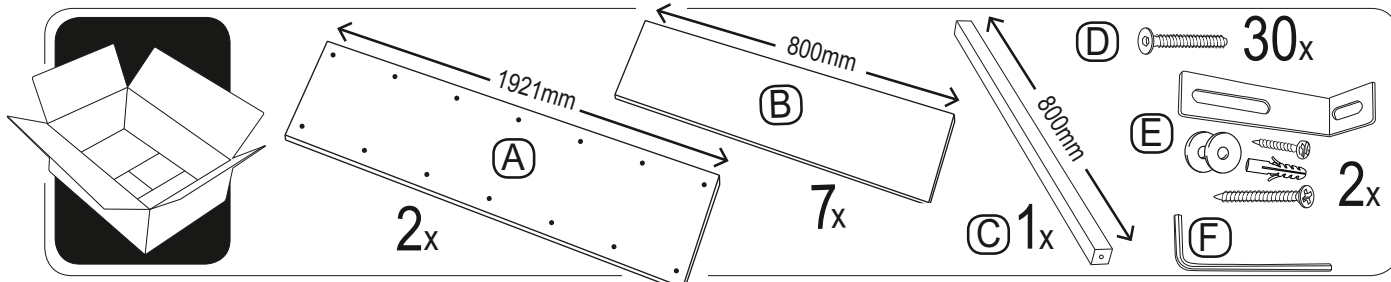

Natural Pine Bookcase - 7 Shelves

NPB7

100%
 Wood from well-managed forests
 FSC® C005077