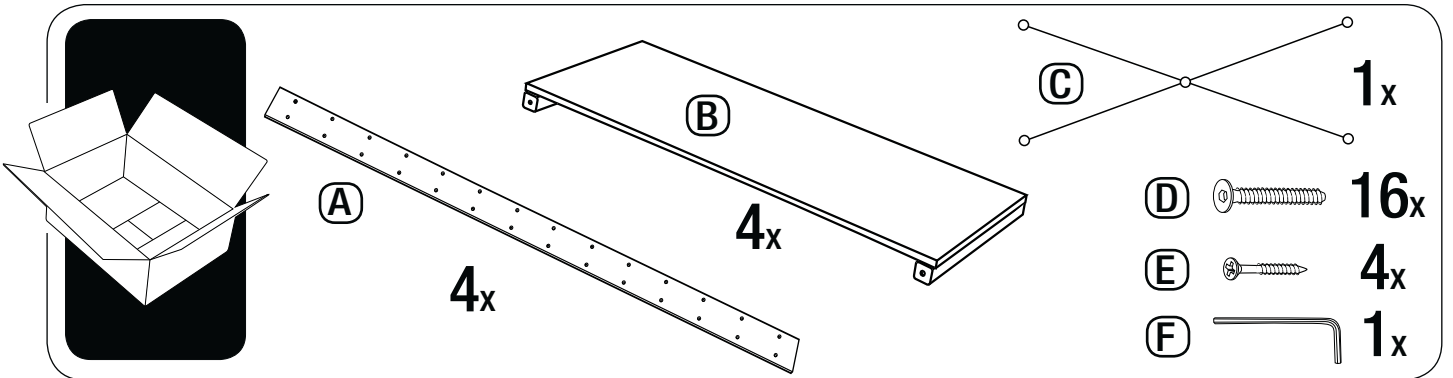

4 Shelf Rack – Solid Pine

NPS4

100%
 From well-managed forests
www.fsc.org Cert no. SGS-COC-1142
 © 1996 Forest Stewardship Council

NATURAL PINE SHELVING SYSTEM

- Solid Natural Pine shelving from sustainable sources
- Modular system – easy to extend shelving when needed
- Choose corner units, wine bottle shelves or mobile crates to create a custom storage solution
- Made from FSC certified timber
- Simple assembly with minimal tools
- Shelves and posts have rounded edges for a neat, smooth finish
- Pre-sanded timber - ready to paint, stain or varnish
- Each adjustable pine shelf supports up to 40kg UDL*

*UDL = Uniformly distributed load

Important!

Pine is a natural material and as such there are always small variations in colour and finish. Any visible knots won't affect the structure or strength of the shelving and add to its character.

NPS4	Pine shelf unit with 4 solid shelves and cross-brace
NPS08	Pack of 2 solid pine shelves 900w x 400mm d
NPS05	Pack of 2 solid pine shelves 500w x 400mm d
NPWS08	Pack of 2 wine bottle shelves 900w x 400mm d
NPCS	Pair of 2 solid pine corner shelves 900w x 400mm d
NPBW	Pine storage crate on wheels 400h x 700w x 350mm d
NPUS	Pack of 2 pine posts 1160mm h
NPUT	Pack of 2 pine posts 1800mm h
NPCB	Cross-brace for shelving units – use every four bays