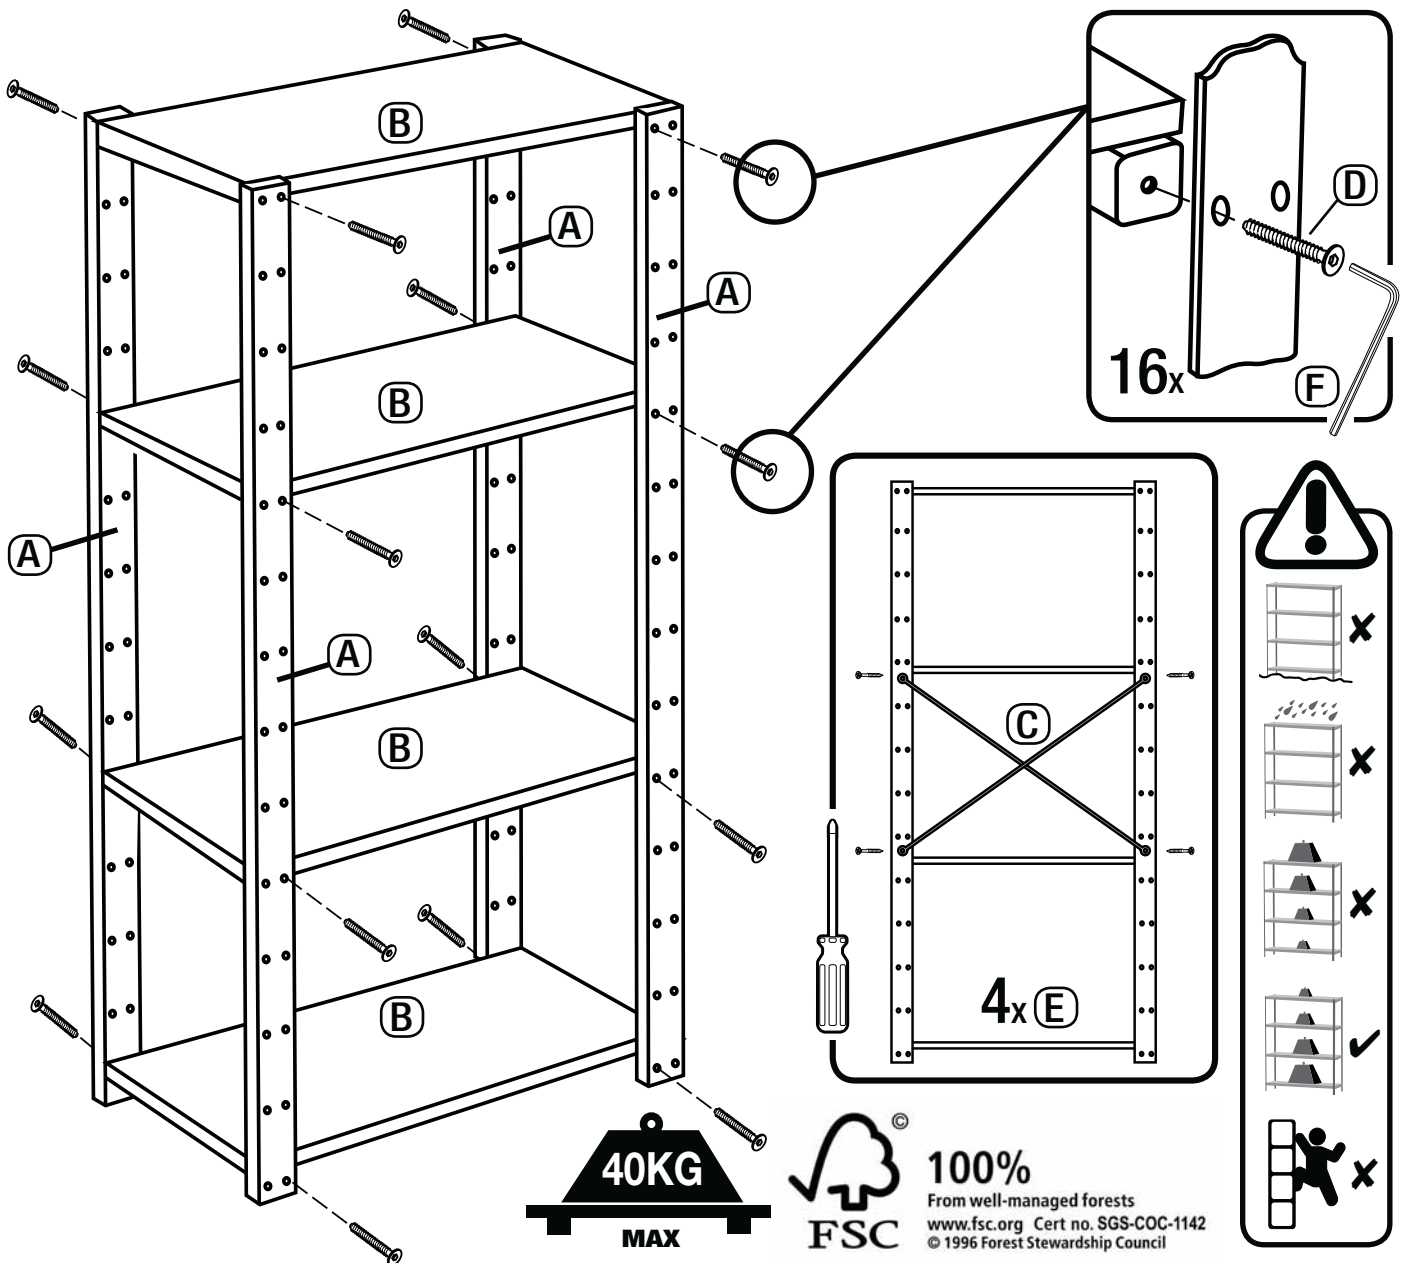

4 Shelf Rack – Solid Pine

NPS4

100%
 From well-managed forests
www.fsc.org Cert no. SGS-COC-1142
 © 1996 Forest Stewardship Council

NATURAL PINE SHELVING SYSTEM

- Solid Natural Pine shelving from sustainable sources
- Modular system – easy to extend shelving when needed
- Choose corner units, wine bottle shelves or mobile crates to create a custom storage solution
- Made from FSC certified timber
- Simple assembly with minimal tools
- Shelves and posts have rounded edges for a neat, smooth finish
- Pre-sanded timber - ready to paint, stain or varnish
- Each adjustable pine shelf supports up to 40kg UDL*

*UDL = Uniformly distributed load

Important!

Pine is a natural material and as such there are always small variations in colour and finish. Any visible knots won't affect the structure or strength of the shelving and add to its character.

We recommend that this shelving is waxed, stained, varnished or painted to seal the timber and prevent marking.

Please remember to recycle this product at the end of its useful life.

PARTS LIST

Part No. Description

NPS4	Pine shelf unit with 4 solid shelves and cross-brace
NPS08	Pack of 2 solid pine shelves 900w x 400mm d
NPS05	Pack of 2 solid pine shelves 500w x 400mm d
NPWS08	Pack of 2 wine bottle shelves 900w x 400mm d
NPCS	Pair of 2 solid pine corner shelves 900w x 400mm d
NPBW	Pine storage crate on wheels 400h x 700w x 350mm d
NPUS	Pack of 2 pine posts 1160mm h
NPUT	Pack of 2 pine posts 1800mm h
NPCB	Cross-brace for shelving units – use every four bays