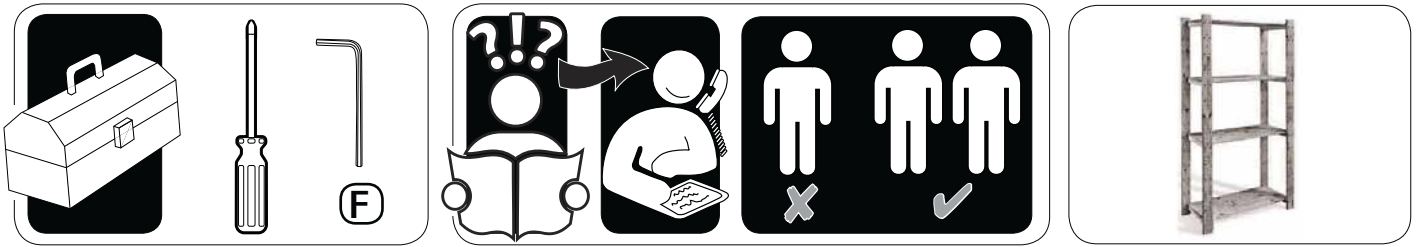

4 Shelf Rack – Solid Pine

NPS4

100%
 From well-managed forests
www.fsc.org Cert no. SGS-COC-1142
 © 1996 Forest Stewardship Council

NATURAL PINE SHELVING SYSTEM

- Solid Natural Pine shelving from sustainable sources
- Modular system – easy to extend shelving when needed
- Choose corner units, wine bottle shelves or mobile crates to create a custom storage solution
- Made from FSC certified timber
- Simple assembly with minimal tools
- Shelves and posts have rounded edges for a neat, smooth finish
- Pre-sanded timber - ready to paint, stain or varnish
- Each adjustable pine shelf supports up to 40kg UDL*

*UDL = Uniformly distributed load

Important!

Pine is a natural material and as such there are always small variations in colour and finish. Any visible knots won't affect the structure or strength of the shelving and add to its character.

NPS4	Pine shelf unit with 4 solid shelves and cross-brace
NPS08	Pack of 2 solid pine shelves 900w x 400mm d
NPS05	Pack of 2 solid pine shelves 500w x 400mm d
NPWS08	Pack of 2 wine bottle shelves 900w x 400mm d
NPCS	Pair of 2 solid pine corner shelves 900w x 400mm d
NPBW	Pine storage crate on wheels 400h x 700w x 350mm d
NPUS	Pack of 2 pine posts 1160mm h
NPUT	Pack of 2 pine posts 1800mm h
NPCB	Cross-brace for shelving units – use every four bays