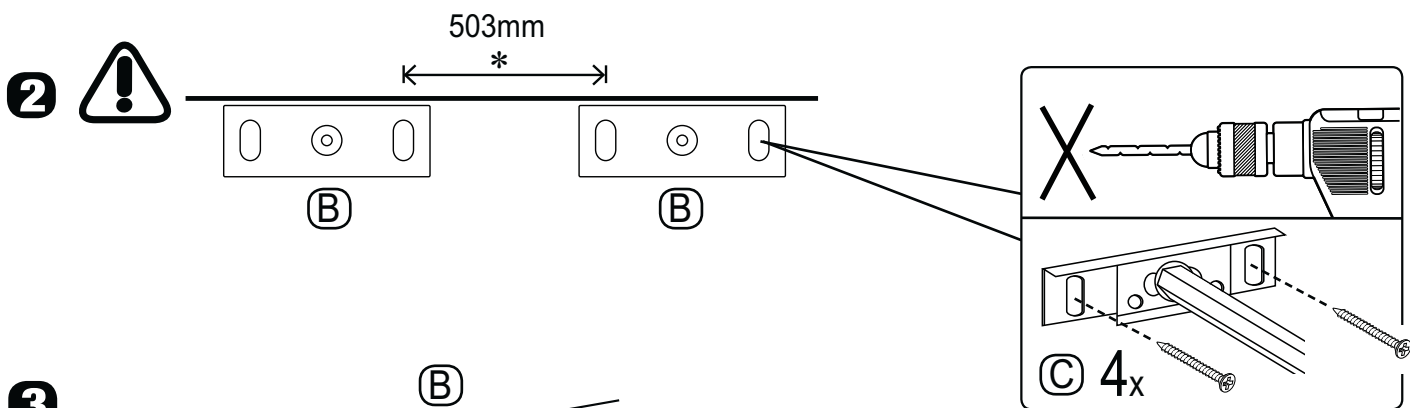

Solid Pine Wall Shelf 900mm x 260mm

NPFS9

Please use correct wall fixings that are suitable for the wall type.