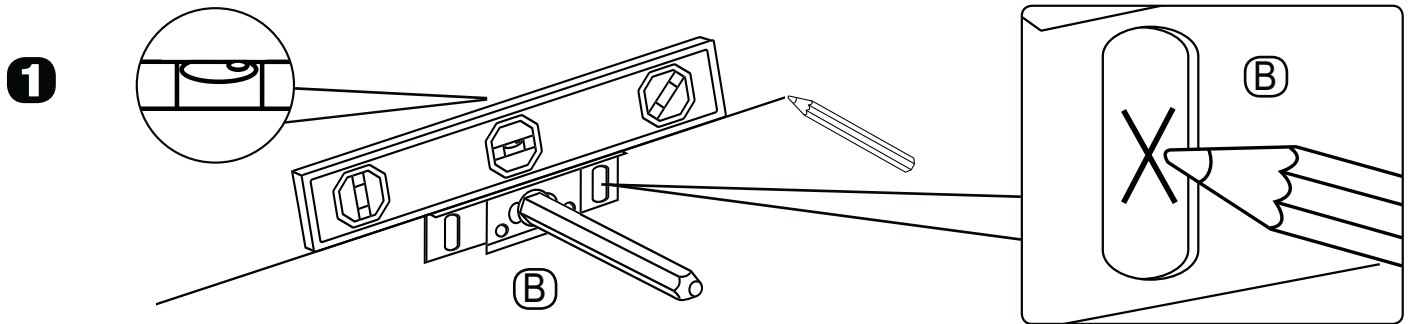

Solid Pine Wall Shelf 900mm x 260mm

NPFS9

Please use correct wall fixings that are suitable for the wall type.