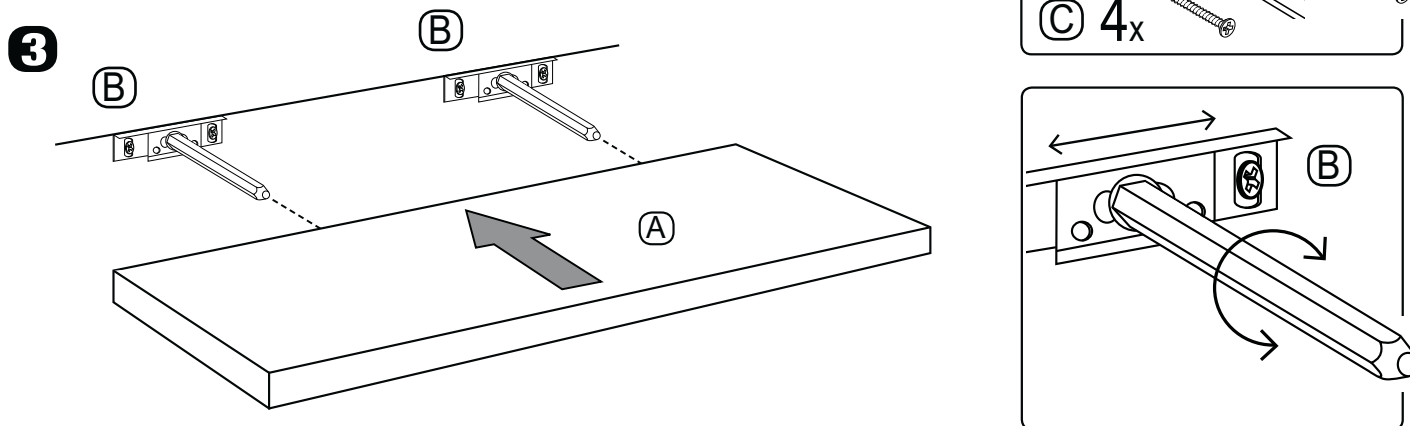

Solid Pine Wall Shelf 900mm x 260mm

NPFS9

Please use correct wall fixings that are suitable for the wall type.