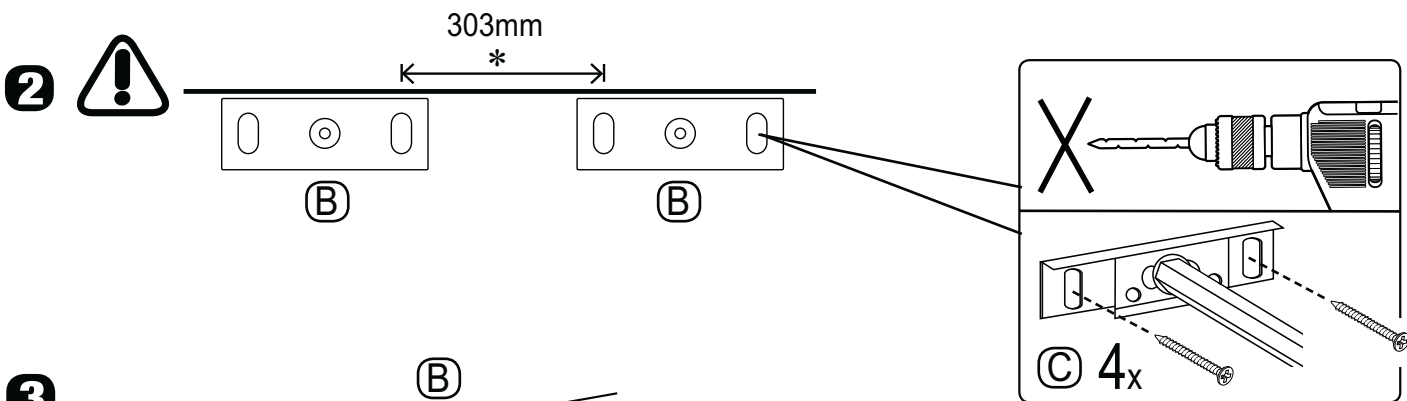

Solid Pine Wall Shelf 600mm x 260mm

NPFS6

Please use correct wall fixings that are suitable for the wall type.