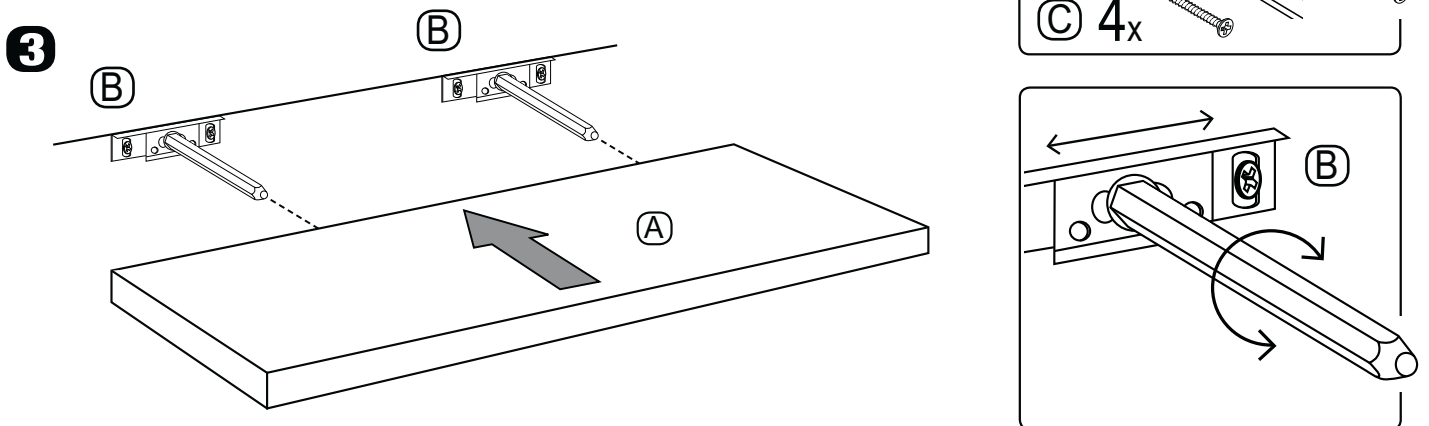

Solid Pine Wall Shelf 600mm x 260mm

NPFS6

Please use correct wall fixings that are suitable for the wall type.