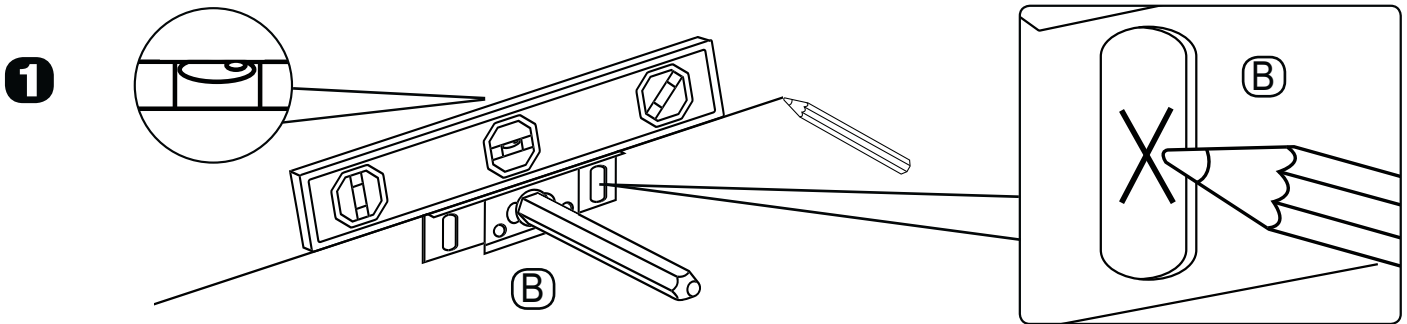

Solid Pine Wall Shelf 600mm x 260mm

NPFS6

Please use correct wall fixings that are suitable for the wall type.